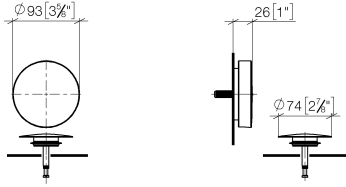

**Pop-up waste and overflow - Brushed Chrome**

IMO

36 243 970

- drain Ø 52mm
- Also suitable for king-size baths.**

Also suitable for king-size baths.

Fits: IMO, LULU, MADISON, MEM, TARA, CL.1, LISSÉ, VAIA, META, CYO

**Required miscellaneous**

- Pop-up waste and overflow -** 35 227 970 90
- bowden cable length 725 mm

36 243 970

mm [inches]

36 243 970