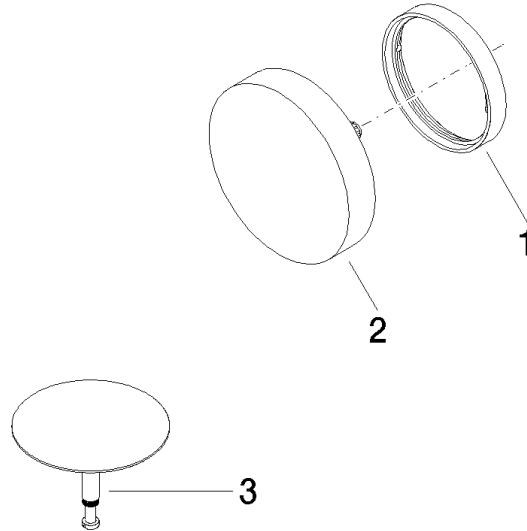

**Pop-up waste and overflow - Brushed Chrome**

IMO

36 243 970

- drain Ø 52mm
- Also suitable for king-size baths.**

Also suitable for king-size baths.

Fits: IMO, LULU, MADISON, MEM, TARA, CL.1, LISSÉ, VAIA, META, CYO

**Required miscellaneous**

- Pop-up waste and overflow -** 35 227 970 90
- bowden cable length 725 mm

36 243 970

mm [inches]

36 243 970

### Spare parts list

No.	Item Number	Name	Quantity used	Delivery time
1	09 11 01 123-93	cover	1	20
2	90 20 97 061 00-93	handle	1	20
3	04 31 20 031 48-93	plug	1	60